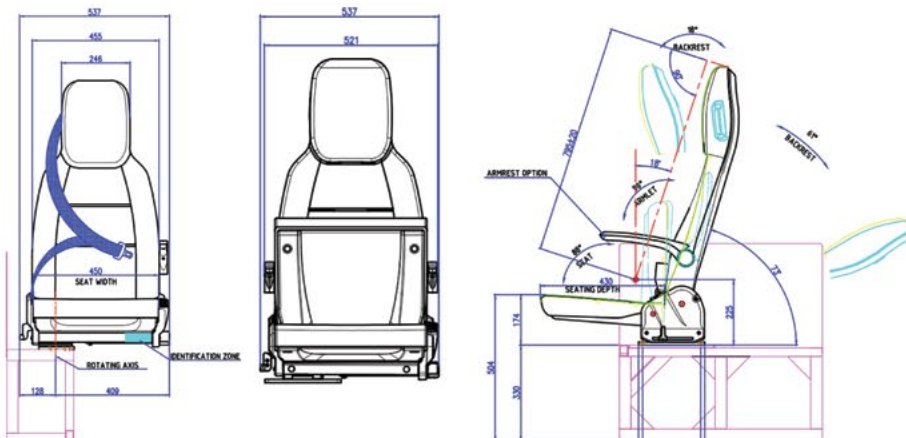

- Different color variations can be trimmed to the seat / Option

- The Main Dimensions Of The ARIZONA S

- Special sliding legs are available to adapt the **ARIZONA S** to vehicles that are designed for wheelchair solutions

Standart Features

Constructed based on metal structure fulfilling M3/ ECE 95 - 28 ; ECE R14 and EN 1789 International EU regulations

450mm backrest and seat cushion width and 450 mm seat cushion depth

- Fixed backrest integrating to the main backrest structure directly without any additional welding operation
- 3P Safety belt mechanism running into the backrest by satisfying the usage of << ALLAGE >>
- Special cushion movement stepping in when it is open
- Upward folding mechanism triggered by a hidden piston
- Maximum sterilization by covering all mechanical and visual areas with vacuum plastic parts
- Base connection can be applied to each different connection points. Trimmed by artificial leather fulfilling ECE R 118 Flammability Standards

■ **AttendantSeat / Field Of Application**

- Overall thickness of the ARIZONA L seat in upward folded position is 246mm

The most important engineering issue is to reach maximum comfort with minimal thickness of the seat in upward folded position

The folded position is the most critical dimension for vehicle manufacturers in order to minimize space occupation

-  Availability Of Using 4P Automatic Safety Belt / Option

- Upward foldable armrest can be applied on both sides of the backrest / Option